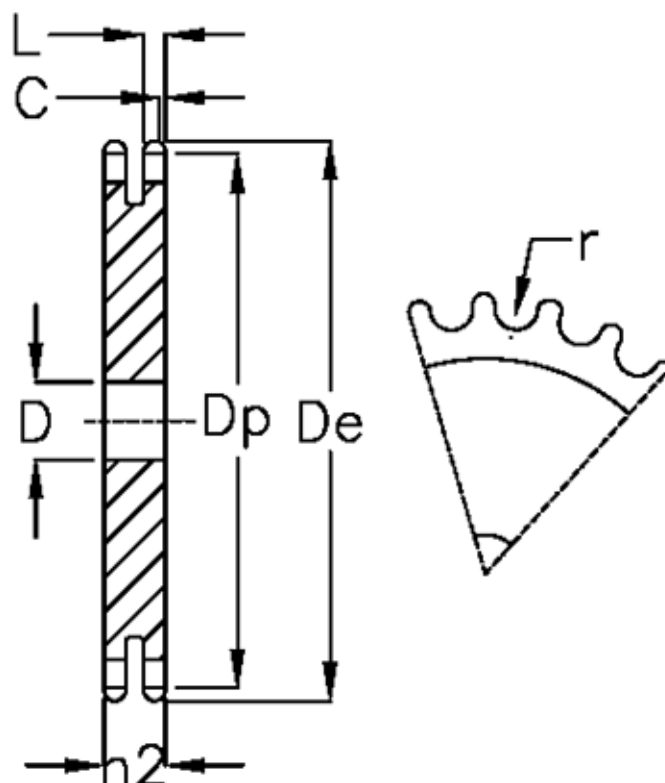

Article number: 616022009114

Description: Plate wheel 20 B-2 Z=114 duplex

Measures

C	= 4
D	= 30
De	= 1167.4
Dp	= 1152.26
For chain size	= 1 1/4 x 3/4
For chain type	= 20 B-2
h2	= 54.6
L	= 18.2

Number of teeth	= 114
r	= 19.05